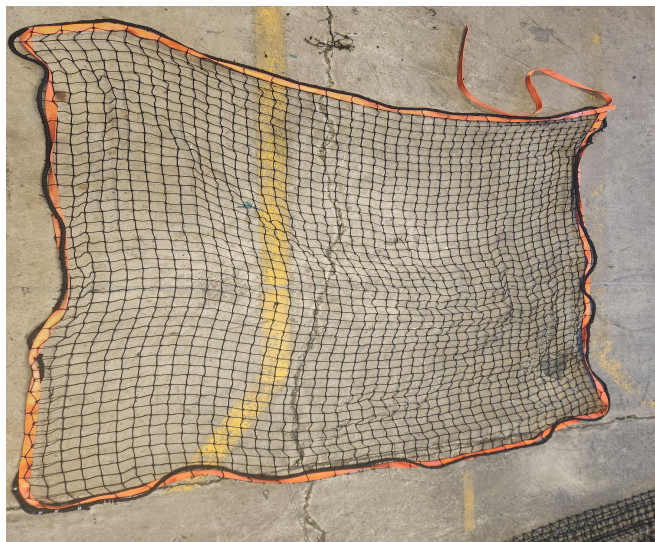

Strong Net Skylight Covers

Fall Protection/Prevention Netting

Picture Description: Strong Net Skylight Cover

Strong Net Skylight Covers

Fall Protection/Prevention

Strong Net Skylight Covers are a cost-effective, portable way to protect personnel performing roof work. Lightweight and durable, nets install quickly by fitting over skylights and hatch openings using adjustable strapping cinched with ratchets.

Strong Net Skylight Covers are designed for raised lip skylights or hatch openings that have a minimum 2-inch vertical lip surface. Strong Net Skylight Covers are available in capacities from 2,000 to 4,500 pounds.

- Base Net: Black High Tenacity Nylon 2" square mesh
- Reinforced with sewn rope borders.
- Highly resistant to abrasion and light weight
- Resistant to moisture and chemical exposure
- Includes with 1" orange web strapping and attached ratchet.
- Easily transported and installed
- Compacts and stores quickly
- Stock and custom sizes available

Specifications

Dimensions. Ratings. Part Information

The Strong Net Skylight Cover provides an enhanced level of safety to roof work when operations take personnel near unprotected or under-protected skylight or hatch openings. Strong Nets are clearly marked and packaged for easy shipping.